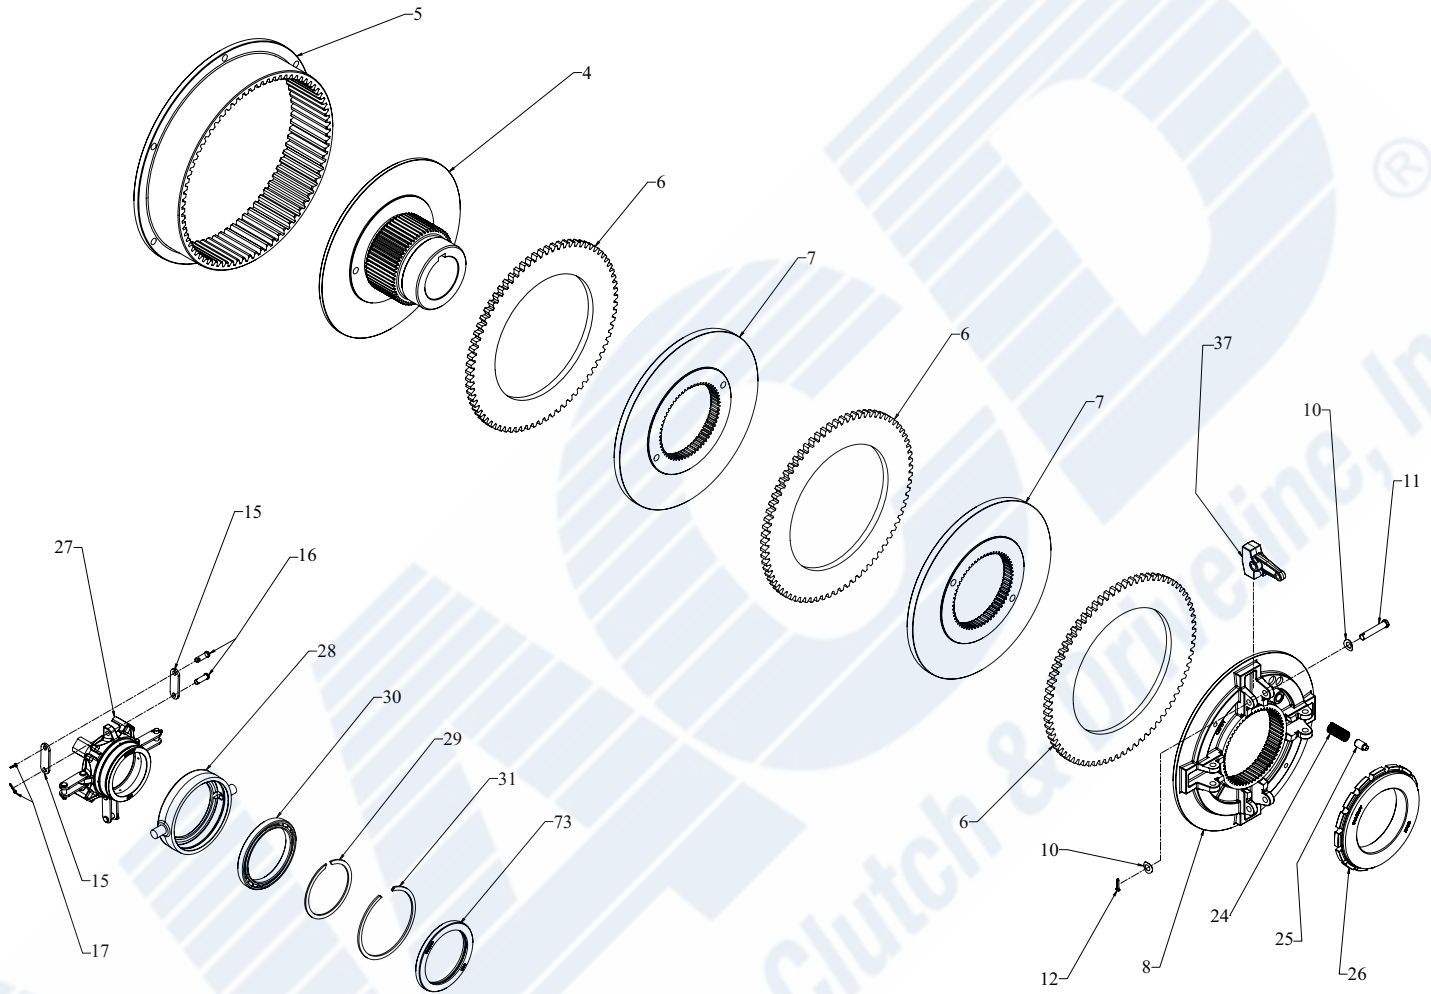

Clutch Model: TD Style
Friction Material: Metallic
Release Bearing Type: Ball

NACD
Heavy Duty Clutches
SP318C004AM

Ref #	Part Name	Part #	Qty	Ref #	Part Name	Part #	Qty	Ref #	Part Name	Part #	Qty
5	Drive Ring	222485AM	1	17	Cotter Pin	B1535EAM	8	30	Bearing	MA542AM	1
79	Clutch Assy	SP318C004AM	1	24	Adj Lock Spring	A2702BEAM	1	31	Int Snap Ring	A2669DVAM	1
	<i>(includes all parts listed below)</i>										
4	Clutch Body	Z9678AAM	1	25	Adj Lock Pin	B2341AM	1	73	Grease Shield	B2339AM	1
6	Facing Plate	325748AM	3	26	Adj Ring	A6681AM	1				
7	Center Plate	9676AM	2	37	Release Lever	A4419AM	4				
8	Floating Plate	9677BAM	1	132	Sliding Sleeve Assy	S777AM	1				
10	Washer, Spring	M2115EAM	8		<i>(incl. items 15-17, 27-31 & 73)</i>						
11	Clevis Pin	B1541AAM	4	27	Sliding Sleeve	B5913AAM	1				
12	Cotter Pin	B1535FAM	4	28	Bearing Carrier	B5916AM	1				
15	Link	1345AM	8	29	Ext Snap Ring	A2903CHAM	1				
16	Clevis Pin	B1539AAM	8								

Item 935 sold separately