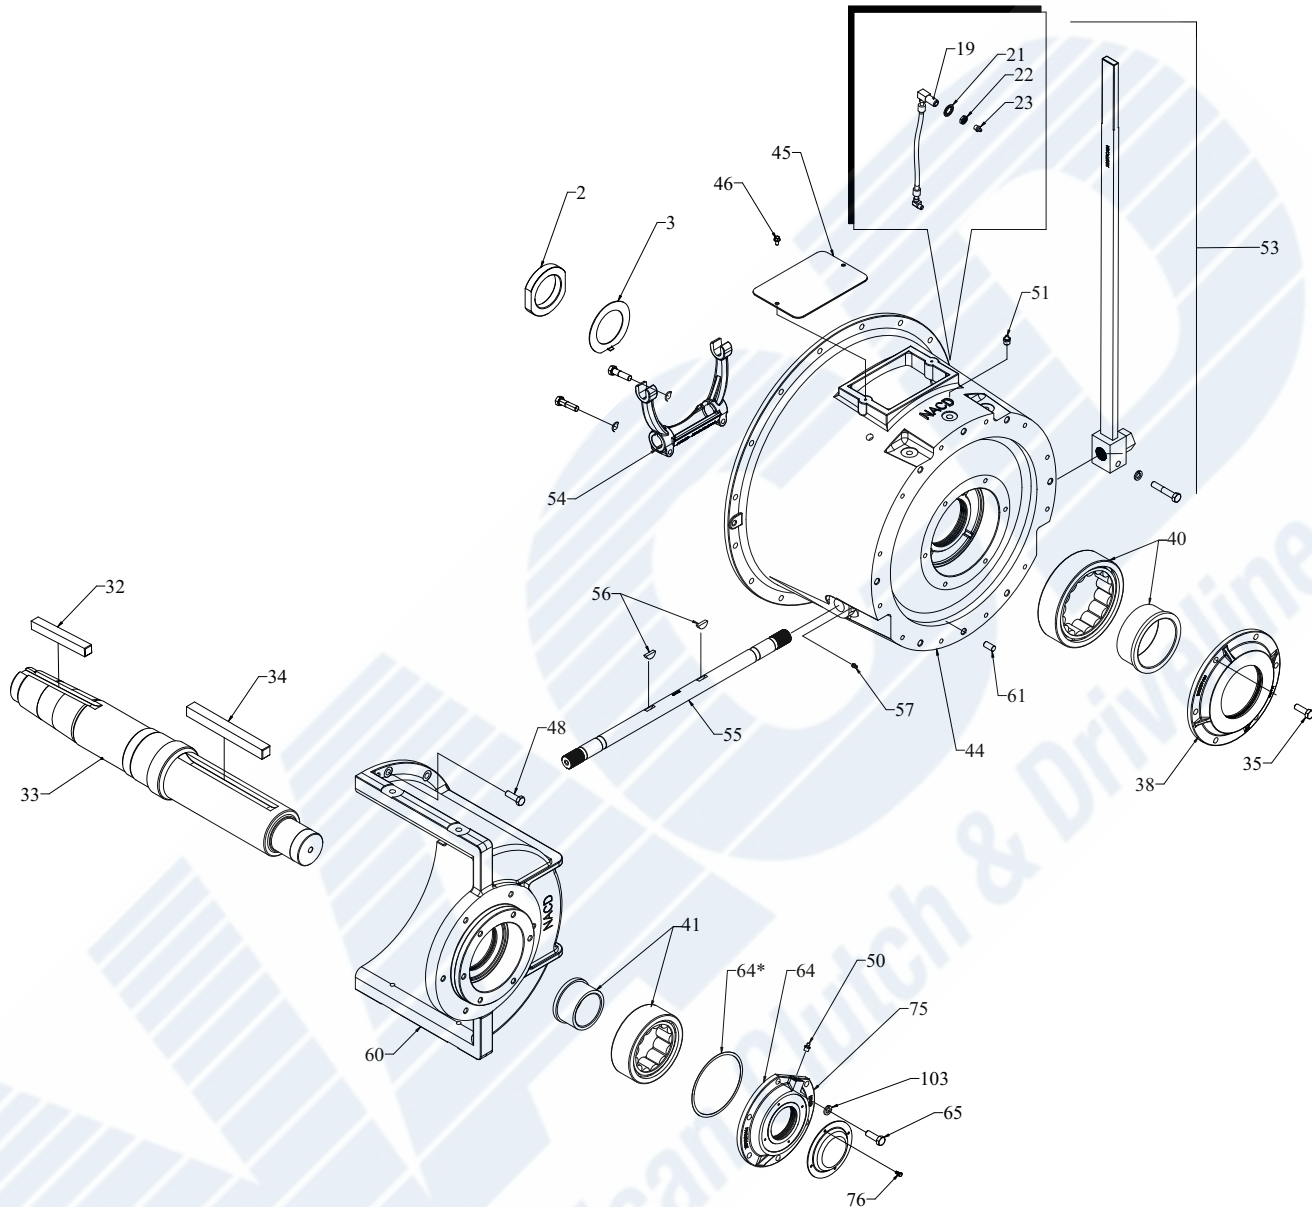

Housing: SAE # 0  
 Clutch: 18" SP (3P) (Triple Plate)  
 Application: Spread Bearing

Power Take-Off  
 SP318S007AM

Ref #	Part Name	Part #	Qty	Ref #	Part Name	Part #	Qty	Ref #	Part Name	Part #	Qty
2	Nut	B1509LAM	1	45	Instruction Plate	A4836XAM	1	75	Cover	1022109AM	1
3	Lock Washer	B1511JAM	1	46	Screw	206092AM	2	76	Capscrew	M2044LAM	4
19	Hose Assy	A1663AM	1	48	Capscrew	M2004AWAM	6	103	Lock Washer	M2047AAAM	6
21	Serr. Washer	M2046AFAM	1	50	Grease Fitting	260843AM	1	NS	Housing Spacer	A7597AM	1
22	Jam Nut	204751AM	1	51	Grease Fitting	M287AM	1	79	Clutch Assy	SP318C004AM	1
23	Grease Fitting	260843AM	1	53	Shifting Handle	X8377CAM	1				
32	Clutch Key	M2034AJAM	1	54	Yoke Assy	XA5486AM	1				
33	Drive Shaft	A7598AM	1	55	Cross shaft	A3633EAM	1				
34	Output Key	M2034CQAM	1	56	Woodruff Key	M2022ACAM	2				
35	Capscrew	M2004FAM	6	57	Grease Fitting	LC100832	2				
38	Brng Ret(inner)	B6367AM	1	60	Pulley Housing	A7576AM	1				
40	Main Brng(inner)	MA1016AM	1	61	Dowel	A2711LAM	2				
41	Main Brng(outer)	MA1017AM	1	64	Brng Ret Kit	334250AM	1				
44	Clutch Housing	A7574AM	1	65	Capscrew	M2004FAM	6				