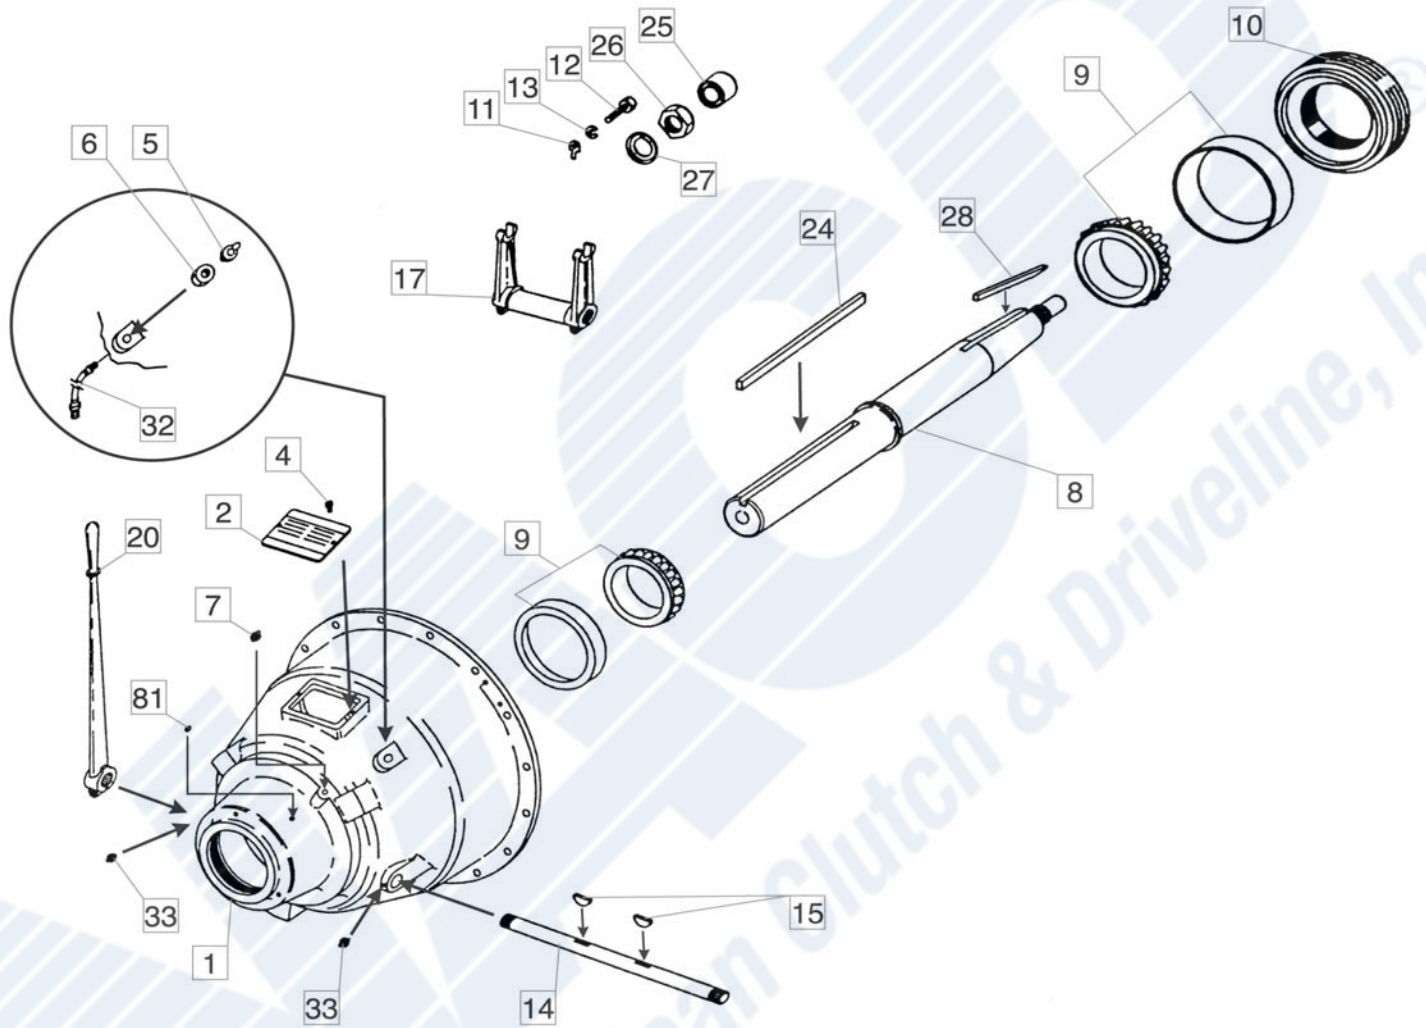

Housing: SAE #1
 Clutch: 14" HD (Single Plate)
 Application: Side Load

NACD
 Power Take-Off
 437430AM

Ref #	Part Name	Part #	Qty	Ref #	Part Name	Part #	Qty	Ref #	Part Name	Part #	Qty
1	Bell Housing	204235AM	1	14	Cross Shaft	206431AM	1	79	Clutch Assembly	437435AM	1
2	Name Plate	101590AM	1	15	Woodruff Key	204536AM	2		(see page two)		
4	Bolt	206092AM	2	17	Yoke Sub Assy	309608AM	1	81	Pipe Plug	221257AM	1
5	Grease Fitting	260843AM	1	20	Shifting Lever	308368AM	1				
6	Jam Nut	204751AM	1	24	Output Key	204472AM	1				
7	Grease Fitting	260843AM	1	25	Pilot Bearing	101882AM	1				
8	Drive Shaft	206230AM	1	26	Nut	204718AM	1				
9	Main Bearings	307568AM	2	27	Locking Washer	207235AM	1				
10	Bearing Retainer	205709AM	1	28	Clutch Key	204471AM	1				
11	Adjusting Lock	205368AM	1	32	Grease Tube	209573AM	1				
12	Lock Bolt	203061AM	1	33	Grease Fitting	207954AM	1				
13	Lock Washer	LC100533	1								

Clutch Model: 14" HD (Single Plate)
 Friction Material: Organic
 Release Bearing Type: Ball Bearing

NACD
 Heavy Duty Clutches
 437435AM

Ref #	Part Name	Part #	Qty	Ref #	Part Name	Part #	Qty	Ref #	Part Name	Part #	Qty
935	Drive Ring	205843AM	1	404	Wear Ring	●	1	414	Clevis Pin	X	4
	<i>Sold Separately</i>			405	Machine Screw	●	1	415	Retainer Ring	X	4
79	Clutch Assembly	437435AM	1	406	Tapping Screw	●	3	416	Clevis Pin	X	4
	<i>(includes all parts listed below)</i>			407	Lock Spring	●	1	417	Retainer Ring	X	4
109	Clutch Body	202969AM	1	408	Lock Washer	●	1	125	Release Sleeve	101211AM	1
110	Facing Plate	203567AM	1	123	Release Lever	204567AM	4	126	Bearing Carrier	101196AM	1
112	Pressure Plate	205485AM	1	409	Clevis Pin	X	4	127	Bearing	101259AM	1
113	Adjust Ring Assy	308895AM	1	410	Retainer Ring	X	4	128	Internal Snapping	101226AM	1
401	Adjusting Lock	●	1	411	Torsion Spring	X	4	129	External Snapping	101241AM	1
402	Lock Pin	●	1	412	Plain Washer	X	8	131	Release Slv Assy	101194AM	1
403	Adjusting Ring	●	1	413	Connecting Link	X	8				
											<i>(includes items 125-129)</i>