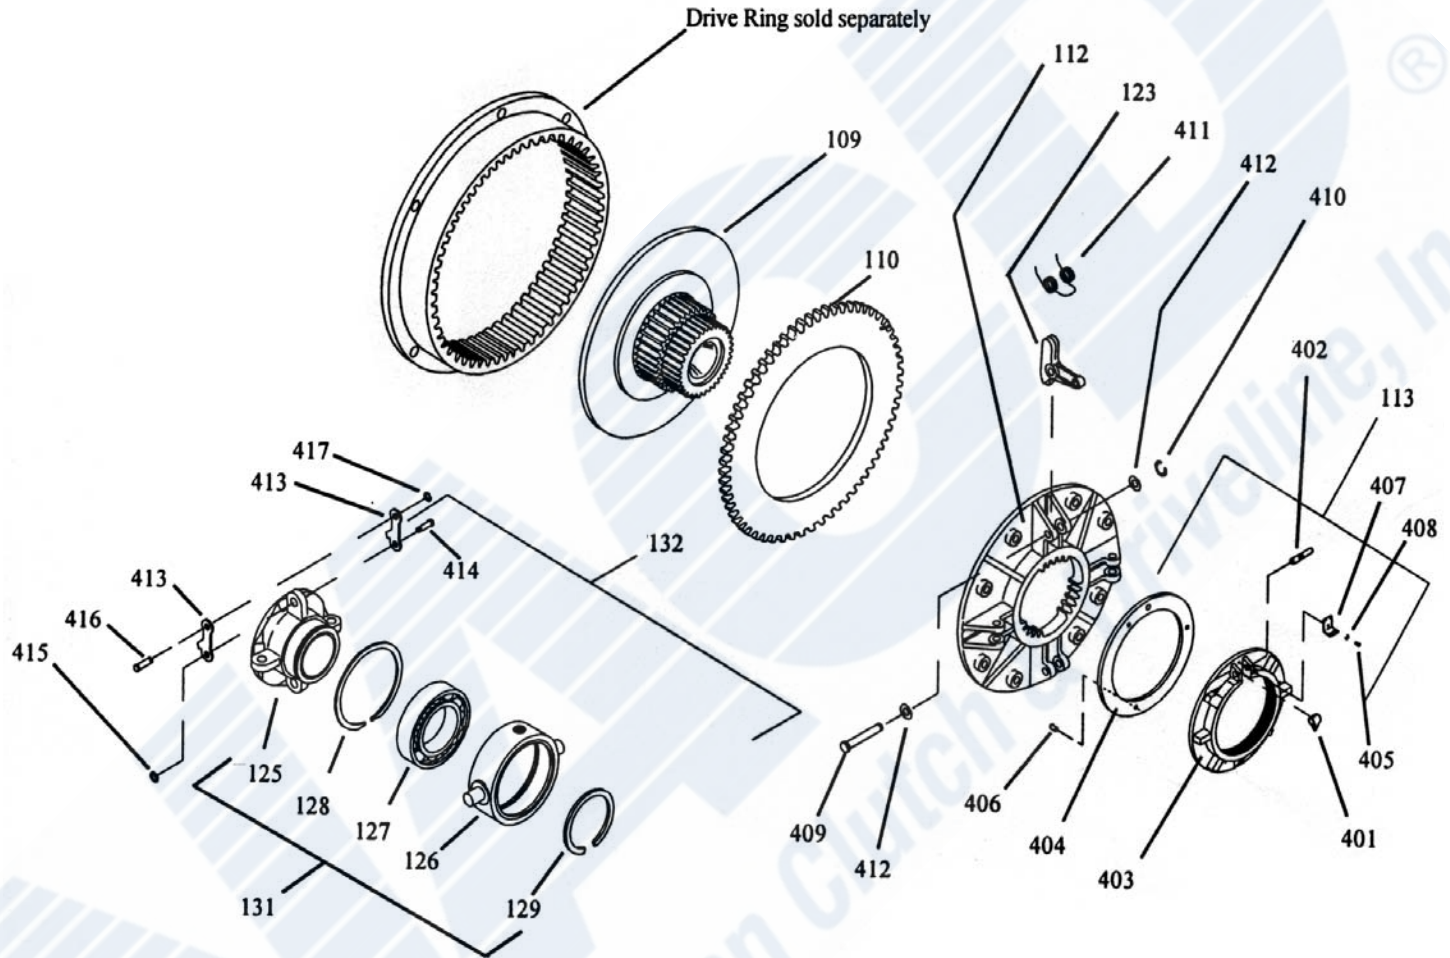

Housing: SAE #1
 Clutch: 14" HD (Single Plate)
 Application: Side Load

NACD
 Power Take-Off
 437430AM

Ref #	Part Name	Part #	Qty	Ref #	Part Name	Part #	Qty	Ref #	Part Name	Part #	Qty
1	Bell Housing	204235AM	1	14	Cross Shaft	206431AM	1	79	Clutch Assembly	437435AM	1
2	Name Plate	101590AM	1	15	Woodruff Key	204536AM	2		(see page two)		
4	Bolt	206092AM	2	17	Yoke Sub Assy	309608AM	1	81	Pipe Plug	221257AM	1
5	Grease Fitting	260843AM	1	20	Shifting Lever	308368AM	1				
6	Jam Nut	204751AM	1	24	Output Key	204472AM	1				
7	Grease Fitting	260843AM	1	25	Pilot Bearing	101882AM	1				
8	Drive Shaft	206230AM	1	26	Nut	204718AM	1				
9	Main Bearings	307568AM	2	27	Locking Washer	207235AM	1				
10	Bearing Retainer	205709AM	1	28	Clutch Key	204471AM	1				
11	Adjusting Lock	205368AM	1	32	Grease Tube	209573AM	1				
12	Lock Bolt	203061AM	1	33	Grease Fitting	207954AM	1				
13	Lock Washer	LC100533	1								

Clutch Model: 14" HD (Single Plate)
 Friction Material: Organic
 Release Bearing Type: Ball Bearing

NACD
 Heavy Duty Clutches
 437435AM

Ref #	Part Name	Part #	Qty	Ref #	Part Name	Part #	Qty	Ref #	Part Name	Part #	Qty
935	Drive Ring	205843AM	1	404	Wear Ring	●	1	414	Clevis Pin	X	4
	<i>Sold Separately</i>			405	Machine Screw	●	1	415	Retainer Ring	X	4
79	Clutch Assembly	437435AM	1	406	Tapping Screw	●	3	416	Clevis Pin	X	4
	<i>(includes all parts listed below)</i>			407	Lock Spring	●	1	417	Retainer Ring	X	4
109	Clutch Body	202969AM	1	408	Lock Washer	●	1	125	Release Sleeve	101211AM	1
110	Facing Plate	203567AM	1	123	Release Lever	204567AM	4	126	Bearing Carrier	101196AM	1
112	Pressure Plate	205485AM	1	409	Clevis Pin	X	4	127	Bearing	101259AM	1
113	Adjust Ring Assy	308895AM	1	410	Retainer Ring	X	4	128	Internal Snapping	101226AM	1
401	Adjusting Lock	●	1	411	Torsion Spring	X	4	129	External Snapping	101241AM	1
402	Lock Pin	●	1	412	Plain Washer	X	8	131	Release Slv Assy	101194AM	1
403	Adjusting Ring	●	1	413	Connecting Link	X	8				
											<i>(includes items 125-129)</i>