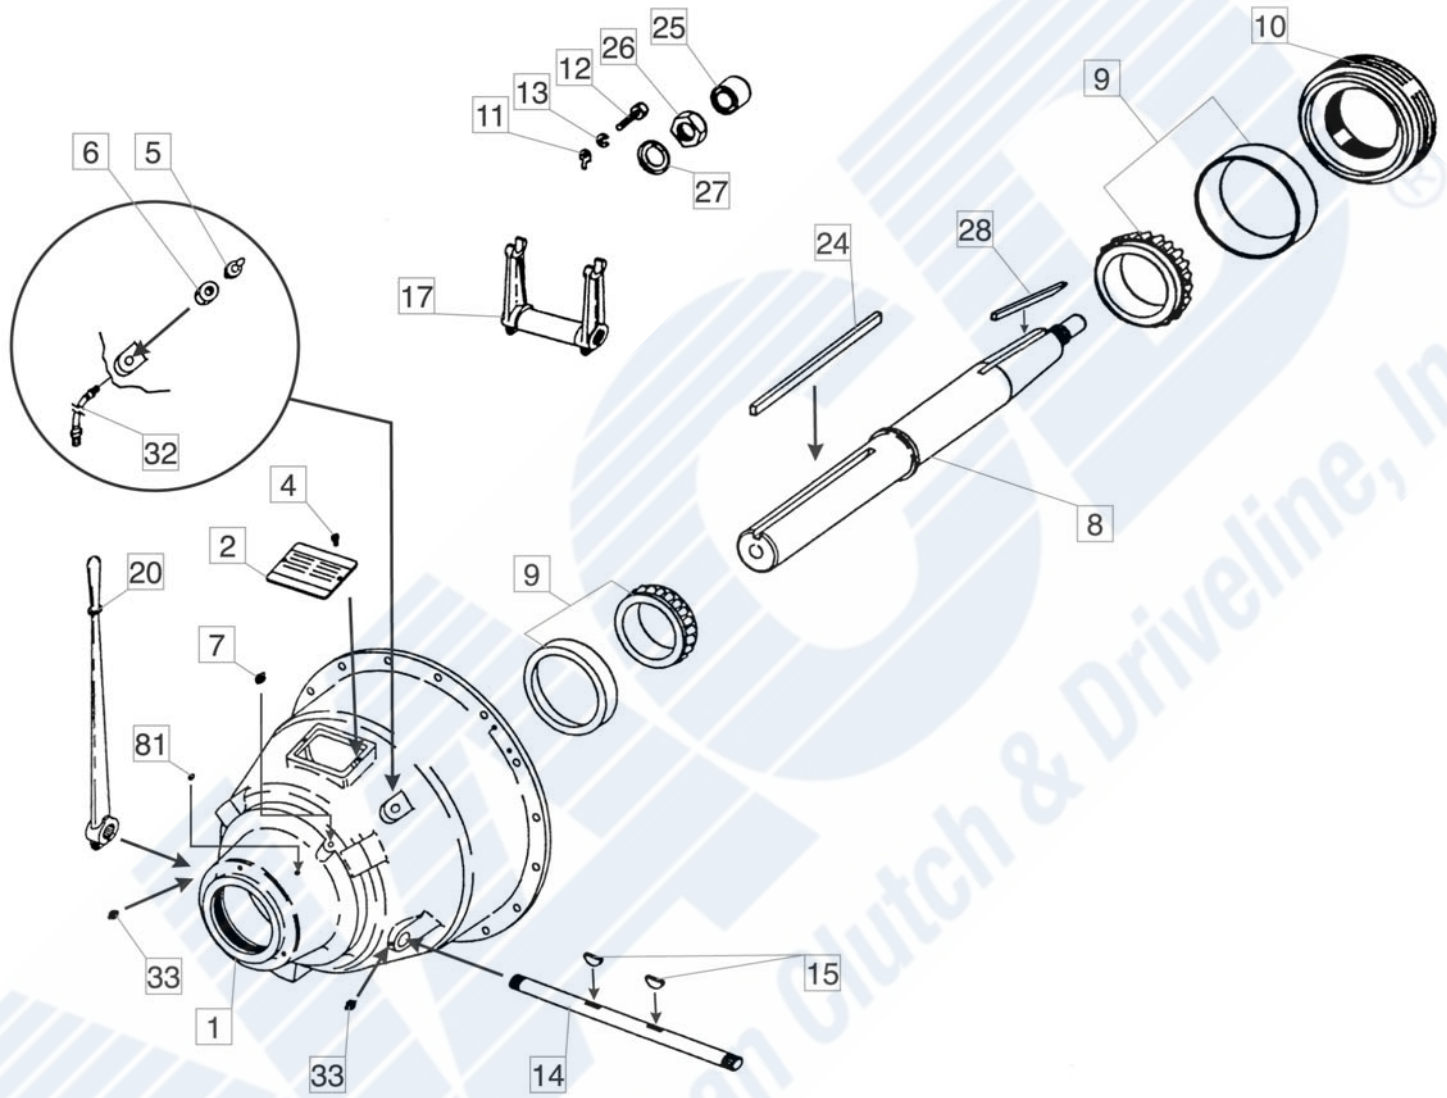

Housing: SAE #1
 Clutch: 14" HD (Single Plate)
 Application: Side Load

NACD
 Power Take-Off
 425393AM

Ref #	Part Name	Part #	Qty	Ref #	Part Name	Part #	Qty	Ref #	Part Name	Part #	Qty
1	Bell Housing	204235AM	1	14	Cross Shaft	206431AM	1	79	Clutch Assembly	414691AM	1
2	Name Plate	233863AM	1	15	Woodruff Key	204536AM	2		(see page two)		
4	Bolt	206092AM	2	17	Yoke Sub Assy	309605AM	1	81	Pipe Plug	221257AM	1
5	Grease Fitting	260843AM	1	20	Shifting Lever	308368AM	1				
6	Jam Nut	204751AM	1	24	Output Key	204472AM	1				
7	Grease Fitting	260843AM	1	25	Pilot Bearing	207434AM	1				
8	Drive Shaft	206230AM	1	26	Nut	204718AM	1				
9	Main Bearings	307568AM	2	27	Locking Washer	207235AM	1				
10	Bearing Retainer	205709AM	1	28	Clutch Key	204471AM	1				
11	Adjusting Lock	205368AM	1	32	Grease Tube	209569AM	1				
12	Lock Bolt	203061AM	1	33	Grease Fitting	207954AM	2				
13	Lock Washer	LC100533	1								

Clutch Model: 14" HD (Single Plate)
 Friction Material: Metallic
 Release Bearing Type: Bronze Collar

NACD
 Heavy Duty Clutches
 414691AM

Ref #	Part Name	Part #	Qty	Ref #	Part Name	Part #	Qty	Ref #	Part Name	Part #	Qty
935	Drive Ring	205843AM	1	405	Machine Screw	●	1	414	Clevis Pin	X	4
79	Clutch Assembly	414691AM	1	406	Tapping Screw	●	3	415	Retainer Ring	X	4
	<i>(includes all parts listed below)</i>										
109	Clutch Body	202969AM	1	407	Lock Spring	●	1	416	Clevis Pin	X	4
110	Facing Plate	325747AM	1	408	Lock Washer	●	1	417	Retainer Ring	X	4
112	Pressure Plate	205485AM	1	123	Release Lever	204567AM	4	125	Release Sleeve	206546AM	1
113	Adjust Ring Assy	308895AM	1	409	Clevis Pin	X	4	127	Rel Bearing Assy	307544AM	1
401	Adjusting Lock	●	1	410	Retainer Ring	X	4		<i>(includes 2 bronze halves, 2 bolts, 2 nuts)</i>		
402	Lock Pin	●	1	411	Torsion Spring	X	4	136	Press Plate Assy	308843AM	1
403	Adjusting Ring	●	1	412	Plain Washer	X	8		<i>(includes 112, 123, 409, 410, 411, 412)</i>		
404	Wear Ring	●	1	413	Connecting Link	X	8	137	Sleeve/Brng Assy	309200AM	1
									<i>(includes 125 & 127)</i>		