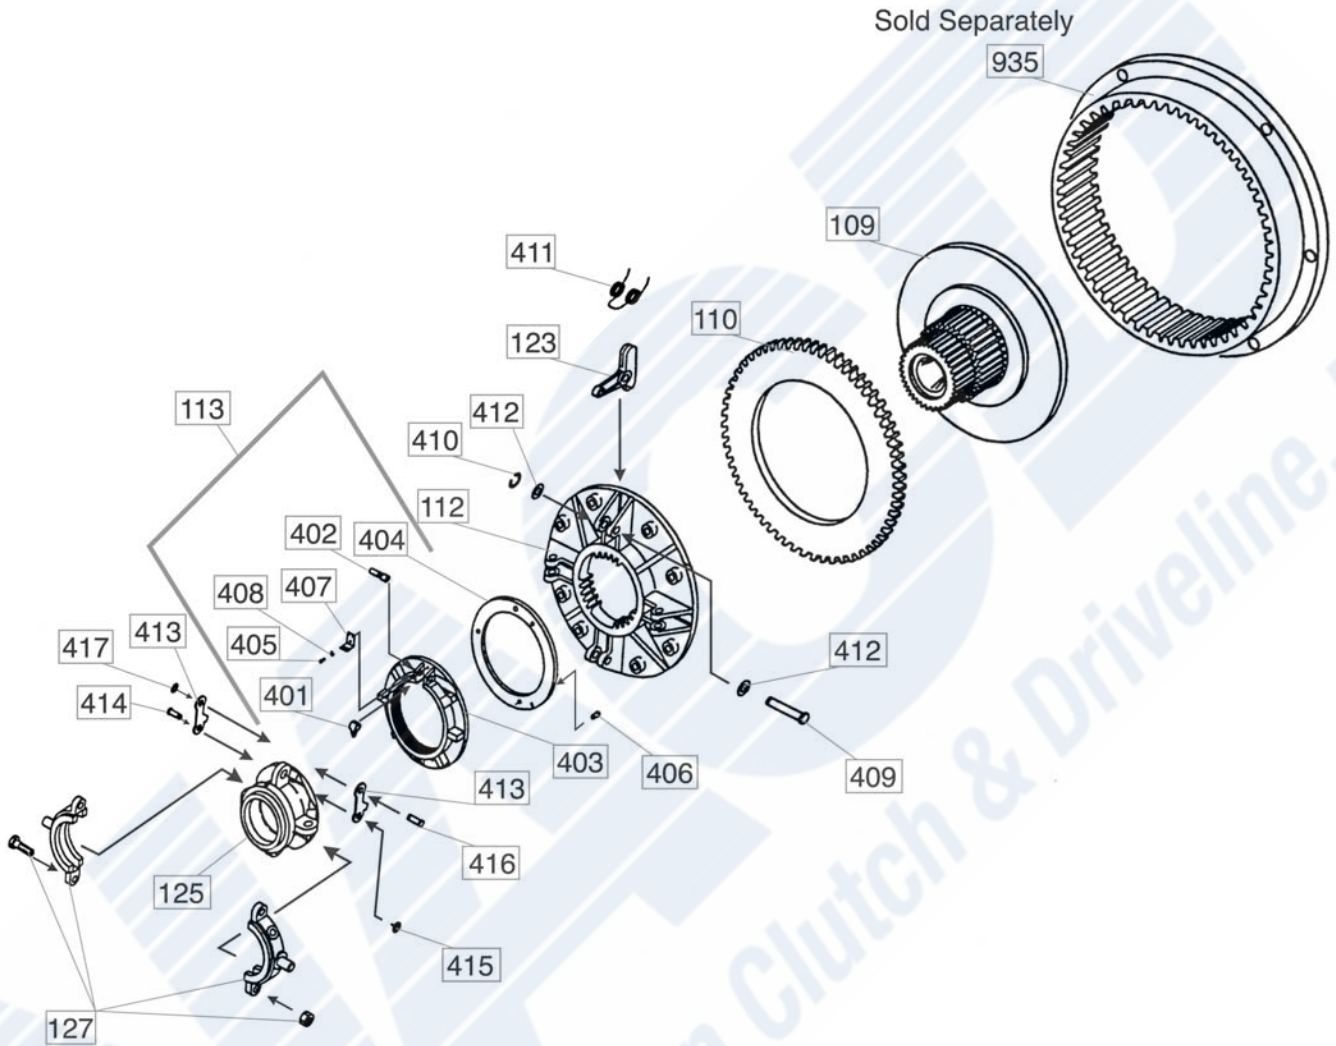

Housing: SAE #1
 Clutch: 14" HD (Single Plate)
 Application: Side Load

NACD
 Power Take-Off
 425393AM

Ref #	Part Name	Part #	Qty	Ref #	Part Name	Part #	Qty	Ref #	Part Name	Part #	Qty
1	Bell Housing	204235AM	1	14	Cross Shaft	206431AM	1	79	Clutch Assembly	414691AM	1
2	Name Plate	233863AM	1	15	Woodruff Key	204536AM	2		(see page two)		
4	Bolt	206092AM	2	17	Yoke Sub Assy	309605AM	1	81	Pipe Plug	221257AM	1
5	Grease Fitting	260843AM	1	20	Shifting Lever	308368AM	1				
6	Jam Nut	204751AM	1	24	Output Key	204472AM	1				
7	Grease Fitting	260843AM	1	25	Pilot Bearing	207434AM	1				
8	Drive Shaft	206230AM	1	26	Nut	204718AM	1				
9	Main Bearings	307568AM	2	27	Locking Washer	207235AM	1				
10	Bearing Retainer	205709AM	1	28	Clutch Key	204471AM	1				
11	Adjusting Lock	205368AM	1	32	Grease Tube	209569AM	1				
12	Lock Bolt	203061AM	1	33	Grease Fitting	207954AM	2				
13	Lock Washer	LC100533	1								

Clutch Model: 14" HD (Single Plate)
 Friction Material: Metallic
 Release Bearing Type: Bronze Collar

NACD
 Heavy Duty Clutches
 414691AM

Ref #	Part Name	Part #	Qty	Ref #	Part Name	Part #	Qty	Ref #	Part Name	Part #	Qty
935	Drive Ring	205843AM	1	405	Machine Screw	●	1	414	Clevis Pin	X	4
79	Clutch Assembly	414691AM	1	406	Tapping Screw	●	3	415	Retainer Ring	X	4
	<i>(includes all parts listed below)</i>										
109	Clutch Body	202969AM	1	407	Lock Spring	●	1	416	Clevis Pin	X	4
110	Facing Plate	325747AM	1	408	Lock Washer	●	1	417	Retainer Ring	X	4
112	Pressure Plate	205485AM	1	123	Release Lever	204567AM	4	125	Release Sleeve	206546AM	1
113	Adjust Ring Assy	308895AM	1	409	Clevis Pin	X	4	127	Rel Bearing Assy	307544AM	1
401	Adjusting Lock	●	1	410	Retainer Ring	X	4		<i>(includes 2 bronze halves, 2 bolts, 2 nuts)</i>		
402	Lock Pin	●	1	411	Torsion Spring	X	4	136	Press Plate Assy	308843AM	1
403	Adjusting Ring	●	1	412	Plain Washer	X	8		<i>(includes 112, 123, 409, 410, 411, 412)</i>		
404	Wear Ring	●	1	413	Connecting Link	X	8	137	Sleeve/Brng Assy	309200AM	1
									<i>(includes 125 & 127)</i>		