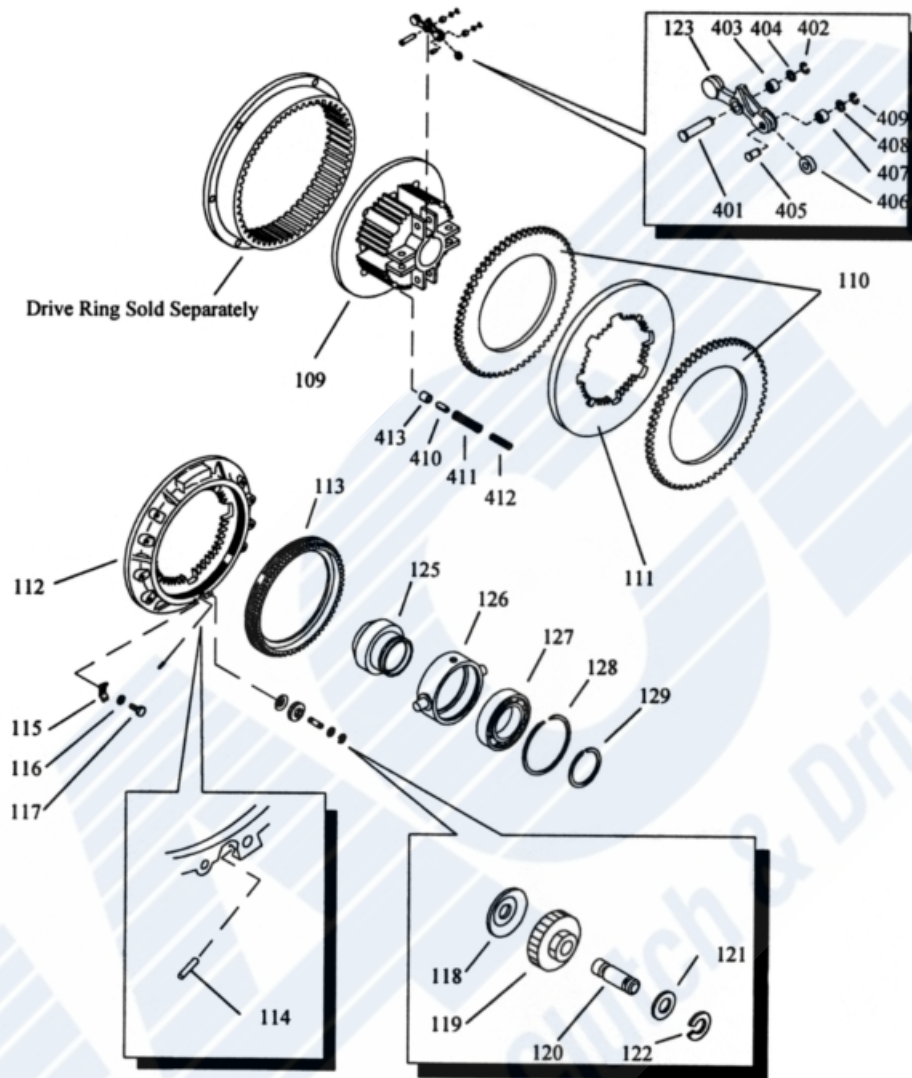

Clutch Model: 18" HC (DP) (Double Plate)

Friction Material: Organic

Release Bearing Type: Ball Bearing

Heavy Duty Clutches

417106AM

Ref #	Part Name	Part #	Qty	Ref #	Part Name	Part #	Qty	Ref #	Part Name	Part #	Qty
935	Drive Ring	205868AM	1	120	Special Pin	205019AM	1	127	Bearing	207512AM	1
79	Clutch Assembly	417106AM	1	121	Plain Washer	207265AM	1	128	Internal Snapping	206804AM	1
	<i>(includes all parts listed below)</i>										
109	Clutch Body	203004AM	1	122	Retainer Ring	205895AM	1	129	External Snapping	206759AM	1
110	Facing Plate	215784AM	2	123	Release Lever	204566AM	4	130	Rel Lever Assy	308320AM	4
111	Center Plate	205188AM	1	401	Clevis Pin	X	4		<i>(includes 123, 403, 405-409)</i>		
112	Pressure Plate	205503AM	1	402	Retainer Ring	X	4	131	Brng Carrier Assy	307774AM	1
	<i>(also see 136)</i>										
113	Adjusting Ring	205831AM	1	403	Needle Bearing	X	8	132	Release Sleeve	309250AM	1
114	Spring Pin	205037AM	1	404	Plain Washer	X	4		<i>and Bearing Sub Assembly</i>		
115	Adjustment Lock	204691AM	1	405	Clevis Pin	X	4		<i>(includes 125 through 129)</i>		
116	Washer	207299AM	1	406	Lever Roller	X	4	410	Spring Pin	X	4
117	Lock Bolt	203071AM	1	407	Needle Bearing	X	4	411	Separator Spring	X	4
118	Belleville Washer	206892AM	1	408	Plain Washer	X	4	412	Separator Spring	X	4
119	Gear	204202AM	1	409	Retainer Ring	X	4	136	Press Plate Assy	308807AM	1
				125	Release Sleeve	309334AM	1		<i>(includes 112 through 122)</i>		
					<i>(with bushing)</i>						
				126	Bearing Carrier	203299AM	1				