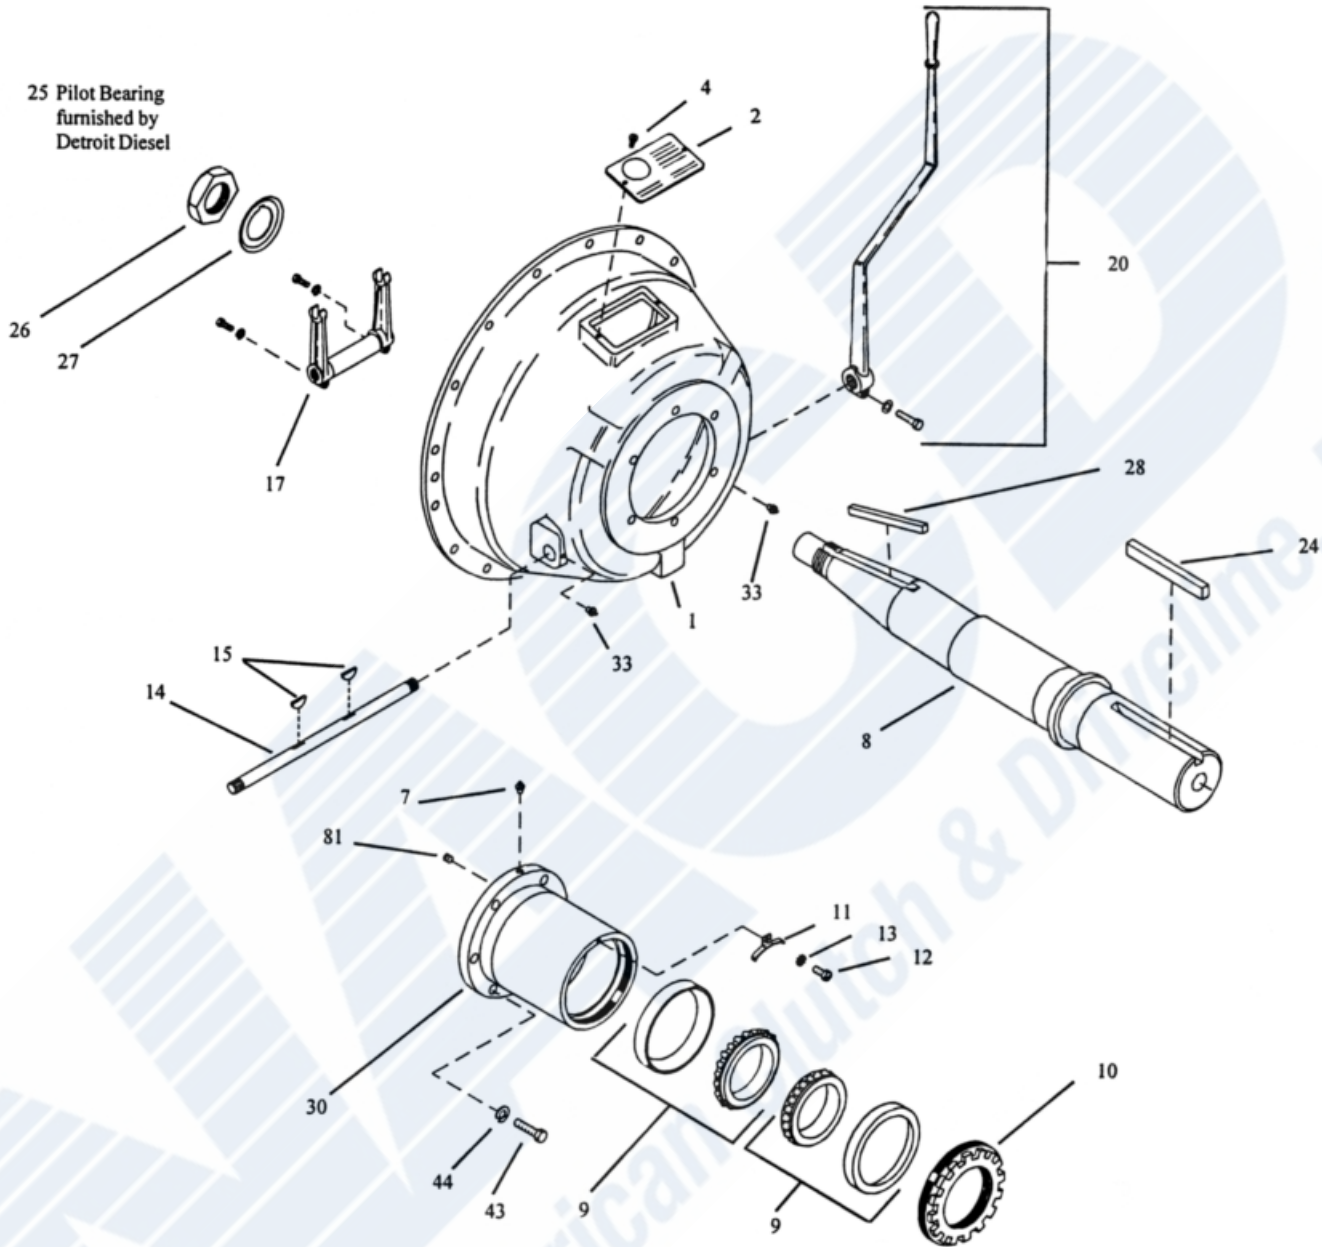

Housing: SAE #0  
 Clutch: 18" HC (DP) (Double Plate)  
 Application: Side-Load Detroit Diesel P/N 5102267

**NACD**  
 Power Take-Off  
 422499AM

Ref #	Part Name	Part #	Qty	Ref #	Part Name	Part #	Qty	Ref #	Part Name	Part #	Qty
1	Bell Housing	216388AM	1	17	Release Yoke	309606AM	1	81	Pipe Plug	221257AM	1
2	Name Plate	101590AM	1	20	Shifting Lever	308377AM	1	79	Clutch Assembly	417106AM	1
4	Bolt	206092AM	2	24	Output Key	204481AM	1		(see page 2)		
7	Grease Fitting	260843AM	1	25	Pilot Bearing	from Detroit Diesel	1				
8	Drive Shaft	222502AM	1	26	Nut	204722AM	1				
9	Main Bearings	307572AM	2	27	Locking Washer	207239AM	1				
10	Bearing Retainer	205715AM	1	28	Clutch Key	204507AM	1				
11	Adjustment Lock	204689AM	1	30	Bearing Housing	214912AM	1				
12	Lock Bolt	LC100523	1	33	Grease Fitting	207953AM	2				
13	Lockwasher	LC100534	1	43	Bolt	203072AM	6				
14	Cross Shaft	206429AM	1	44	Lockwasher	207290AM	6				
15	Woodruff Key	204536AM	2								